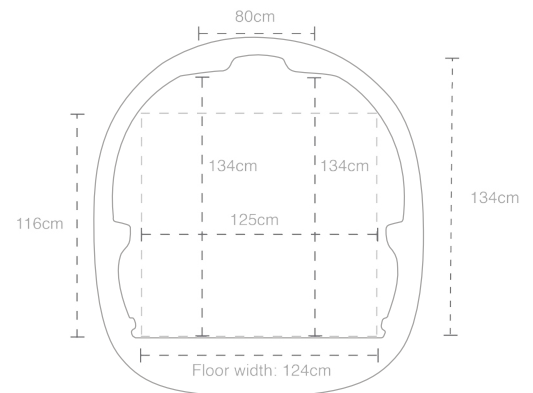

CARGO FACTSHEET

PC-12 47/E NGX

24/7 FLIGHT CARE FOR YOUR URGENT FREIGHT

Go Now. JETLIFE-AVIATION ensures that the urgently needed freight is on its way within 90 minutes. This means that production downtimes, for example in the automotive sector, can be avoided by maintaining supply chains, and loading is carried out in close cooperation with trusted ground handling partners at the respective airport. The large cargo door of the PC-12 allows AOG parts, spare parts for the pipeline industry or automotive parts to be loaded particularly quickly and by forklift truck.